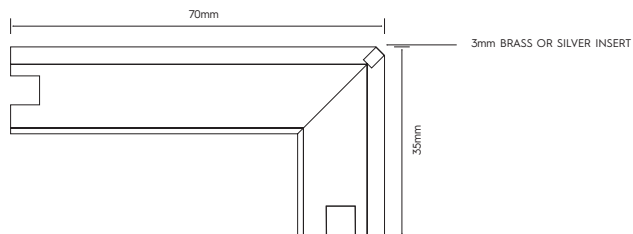

NOSING

WOODCUT NOSING OPTIONS

OPTION A

Mitred nosing with brass or silver insert for mitre protection. Available in all colours and ranges.

OPTION B

Solid-machined nosing with smooth edge finish. Available in all French Collection colours